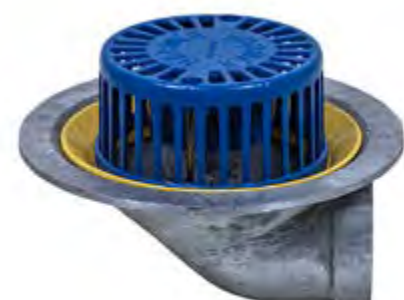

Aluminium Roof Outlets

Nom. Size	Domed Grating		Flat Grating	
	Product Code	LIST Price	Product Code	LIST Price

AV 90° Threaded Outlet