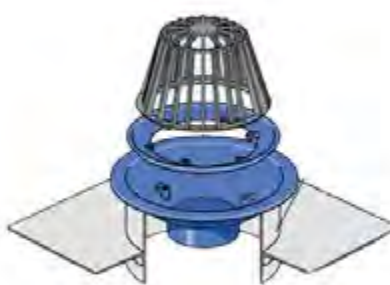

2" BSP Female	WC422	£199.19	WC522	£198.98
3" BSP Female	WC423	£199.31	WC523	£199.19
4" BSP Female	WC424	£210.84	WC524	£210.74

Deep Sump - Vertical Threaded