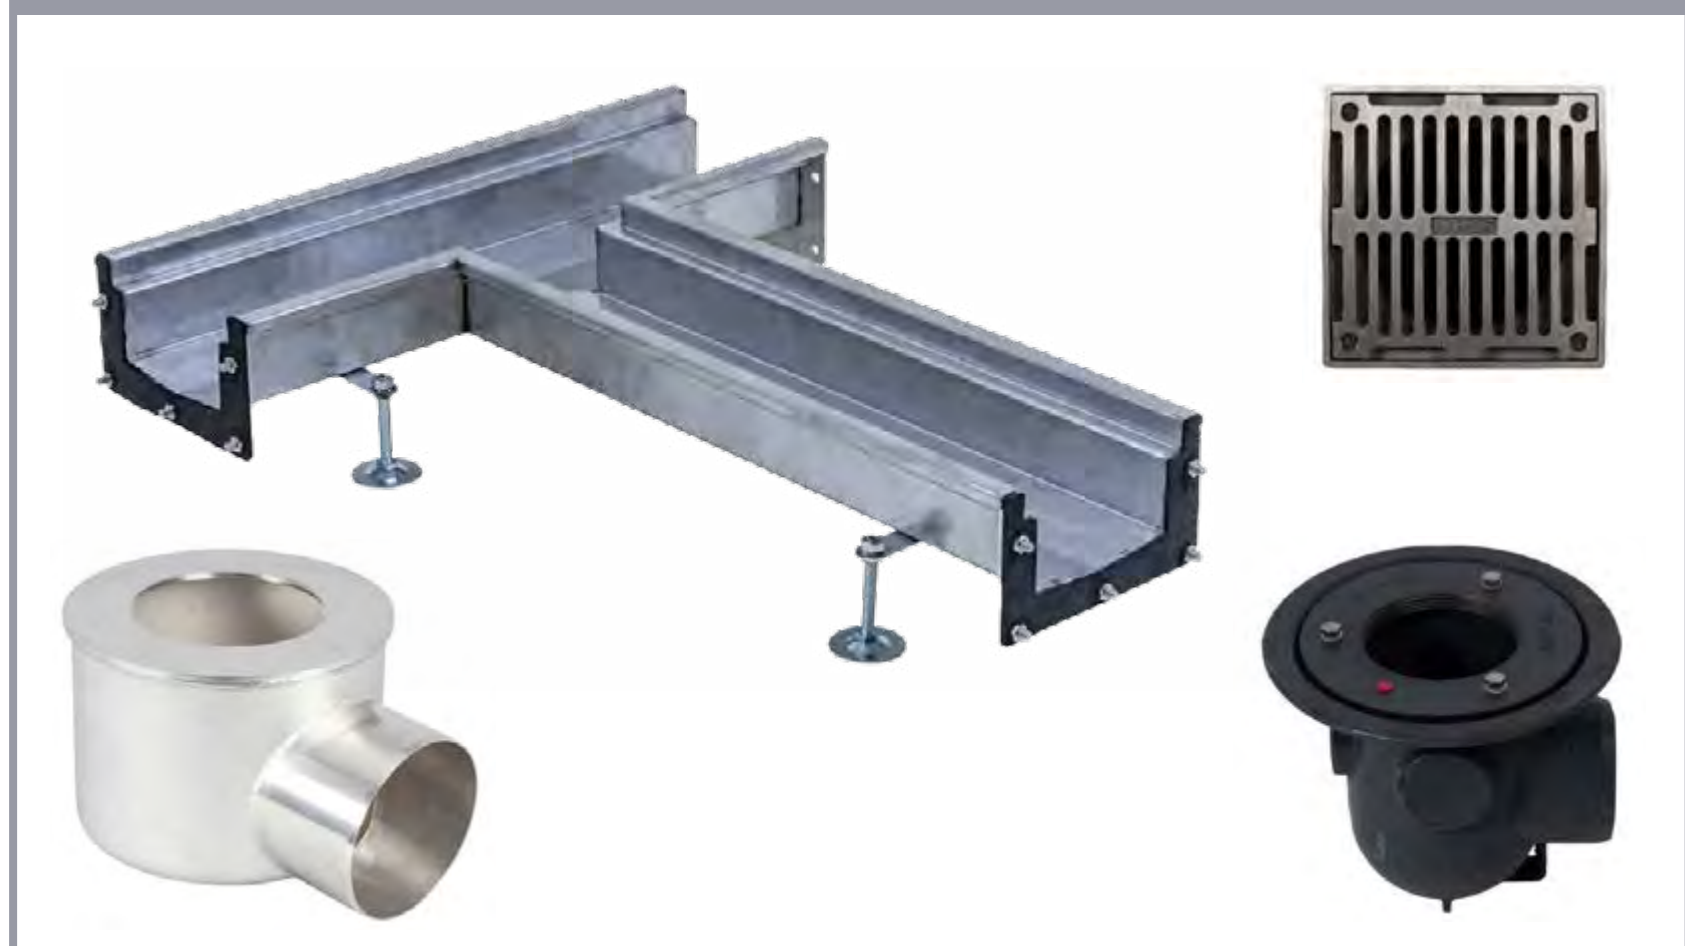

Page 5-17

Modulock

Providing a fully adjustable support system for rooftop drainage applications, Harmer Modulock offers robust, easy-to-install solutions. The range includes pedestals and channel components designed to suit varying load requirements, height tolerances, and installation preferences.

Page 18-23

Floor Drainage

Offering a comprehensive range of floor drainage solutions suitable for commercial and public buildings, Harmer Floor Drains combine efficient waste removal with robust cast iron construction to deliver long-lasting performance across a variety of demanding applications.

Page 24-40

SML

Harmer SML is a lightweight, dry jointed pipework system at the leading edge of cast iron technology. Fully compliant with BS EN 877, Kitemark certification and with CE Mark conformity, this proven system has more than 30 years' use throughout Europe.