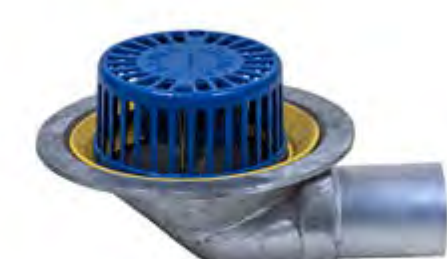

2"	290	£292.29	290/F	£279.16
3"	390	£405.53	390/F	£390.91
4"	490	£485.60	490/F	£532.33

• Images are for reference only, please request samples if required • LIST prices are subject to merchant discount • VAT extra