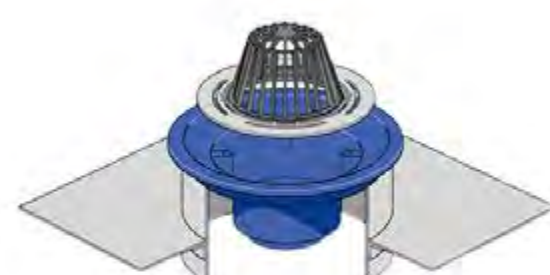

200mm	WC818	£406.27	WC918	£452.32

• Images are for reference only, please request samples if required • LIST prices are subject to merchant discount • VAT extra