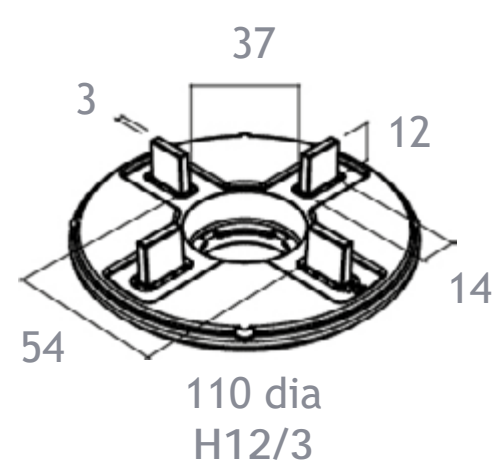

Self-Levelling Head

2x20mm	H20/2	£1.87
3x20mm	H20/3	£1.87
4x20mm	H20/4	£1.87
2x20mm	H12/2	£1.87
3x12mm	H12/3	£1.87
No Tabs	H/F	£1.87